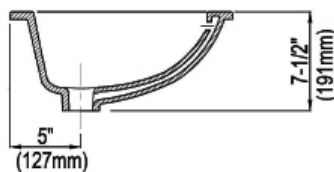

L174

PHYSICAL PROPERTIES

Model: L174
Under Counter Lavatory

Height: 7-1/2" (191mm)

Width: 20-1/4" (616mm)

Depth: 14-1/4" (362mm)

Shipping Weight: 14 lbs

Shipping Cube: 1.51 ft