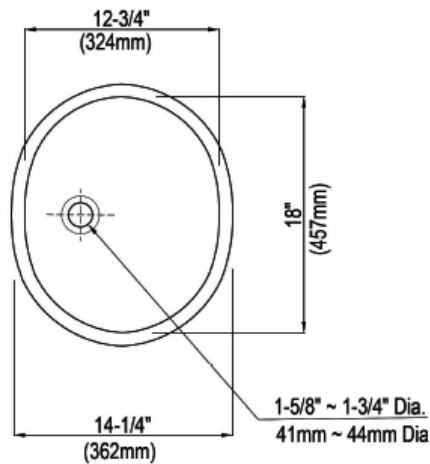

L174

PHYSICAL PROPERTIES

Model: L174
Under Counter Lavatory

Height: 7-1/2" (191mm)

Width: 20-1/4" (616mm)

Depth: 14-1/4" (362mm)

Shipping Weight: 14 lbs

Shipping Cube: 1.51 ft

NOTE: This product is ADA compliant when installed to the ADA specification. Please refer to code.

IMPORTANT: Dimensions are nominal and may vary within the range of tolerances established by ASME A112.19.2 / CSA B45.1. These measurements are subject to change without notice.