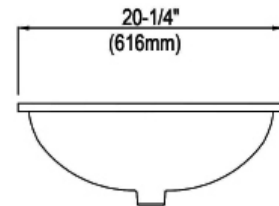

L174

PHYSICAL PROPERTIES

Model: L174
Under Counter Lavatory

Height: 7-1/2" (191mm)

Width: 20-1/4" (616mm)

Depth: 14-1/4" (362mm)

Shipping Weight: 14 lbs

Shipping Cube: 1.51 ft