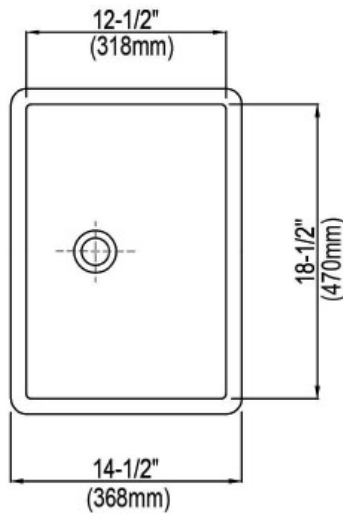

L186

PHYSICAL PROPERTIES

Model: L186
Under-Mounted Lavatory

Height: 8-1/4" (210mm)

Width: 20-7/16" (520mm)

Depth: 14-1/2" (368mm)

Shipping Weight: 17.50 lbs

Shipping Cube: 1.51 ft

IMPORTANT: Dimensions are nominal and may vary within the range of tolerances established by ASME A112.19.2 / CSA B45.1. These measurements are subject to change without notice.