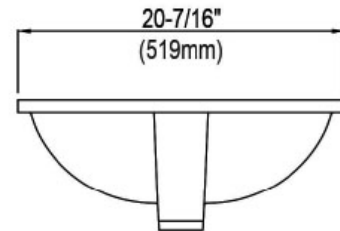

L186

PHYSICAL PROPERTIES

Model: L186
Under-Mounted Lavatory

Height: 8-1/4" (210mm)

Width: 20-7/16" (520mm)

Depth: 14-1/2" (368mm)

Shipping Weight: 17.50 lbs

Shipping Cube: 1.51 ft

IMPORTANT: Dimensions are nominal and may vary within the range of tolerances established by ASME A112.19.2 / CSA B45.1. These measurements are subject to change without notice.