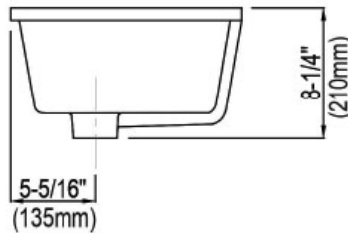

L186

PHYSICAL PROPERTIES

Model: L186
Under-Mounted Lavatory

Height: 8-1/4" (210mm)

Width: 20-7/16" (520mm)

Depth: 14-1/2" (368mm)

Shipping Weight: 17.50 lbs

Shipping Cube: 1.51 ft

IMPORTANT: Dimensions are nominal and may vary within the range of tolerances established by ASME A112.19.2 / CSA B45.1. These measurements are subject to change without notice.