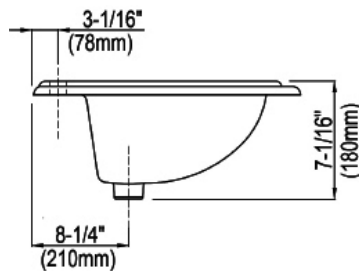

- Tuscany™ Drop-In Lav.
- Styled to coordinate with the B893.
- Available in 4" and 8" centers and with 1 hole configuration.
- Available in white and cashmere.
- All Western products are IAPMO tested and meet or exceed standards. 

L133

PHYSICAL PROPERTIES

Model: L133
Tuscany Drop-In Lavatory

Height: 17-1/16" (180mm)

Width: 23-1/16" (585mm)

Depth: 18-5/16" (466mm)

Shipping Weight: 35.27 lbs.

Shipping Cube: 2.72 ft.

IMPORTANT: Dimensions are nominal and may vary within the range of tolerances established by ASME A112.19.2 / CSA B45.1. These measurements are subject to change without notice.