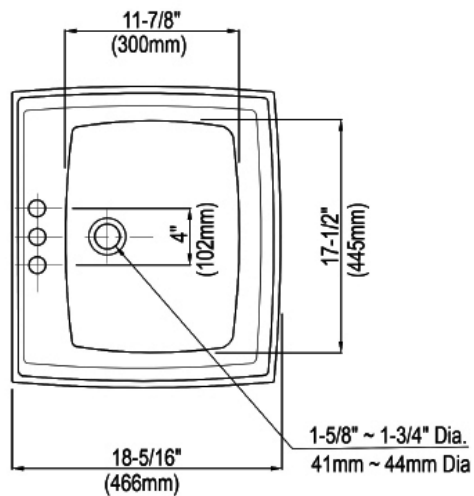

- Tuscany™ Drop-In Lav.
- Styled to coordinate with the B893.
- Available in 4" and 8" centers and with 1 hole configuration.
- Available in white and cashmere.
- All Western products are IAPMO tested and meet or exceed standards. 

L133

PHYSICAL PROPERTIES

Model: L133
Tuscany Drop-In Lavatory

Height: 17-1/16" (180mm)

Width: 23-1/16" (585mm)

Depth: 18-5/16" (466mm)

Shipping Weight: 35.27 lbs.

Shipping Cube: 2.72 ft.

IMPORTANT: Dimensions are nominal and may vary within the range of tolerances established by ASME A112.19.2 / CSA B45.1. These measurements are subject to change without notice.