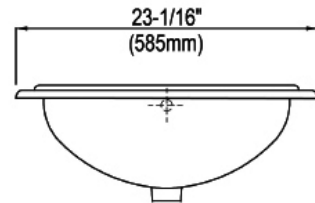

- Tuscany™ Drop-In Lav.
- Styled to coordinate with the B893.
- Available in 4" and 8" centers and with 1 hole configuration.
- Available in white and cashmere.
- All Western products are IAPMO tested and meet or exceed standards. 

L133

PHYSICAL PROPERTIES

Model: L133
Tuscany Drop-In Lavatory

Height: 17-1/16" (180mm)

Width: 23-1/16" (585mm)

Depth: 18-5/16" (466mm)

Shipping Weight: 35.27 lbs.

Shipping Cube: 2.72 ft.

IMPORTANT: Dimensions are nominal and may vary within the range of tolerances established by ASME A112.19.2 / CSA B45.1. These measurements are subject to change without notice.