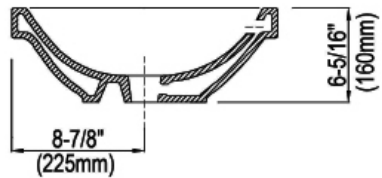

- ☛ Round vessel lavatory.
- ☛ Semi above-counter design.
- ☛ Center drain position eliminates faucet splash.
- ☛ Available in white.
- ☛ All Western products are IAPMO tested and meet or exceed standards.

L340

PHYSICAL PROPERTIES

Model: L340
Round Vessel Lavatory

Height: 6-5/16" (160mm)

Width: 17-3/16" (436mm)

Depth: 17-3/16" (436mm)

Shipping Weight: 21.3 lbs.

Shipping Cube: 1.05 ft.

IMPORTANT: Dimensions are nominal and may vary within the range of tolerances established by ASME A112.19.2 / CSA B45.1. These measurements are subject to change without notice.