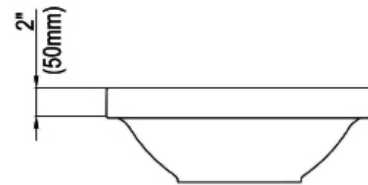

- ☛ Round vessel lavatory.
- ☛ Semi above-counter design.
- ☛ Center drain position eliminates faucet splash.
- ☛ Available in white.
- ☛ All Western products are IAPMO tested and meet or exceed standards.

L340

PHYSICAL PROPERTIES

Model: L340
Round Vessel Lavatory

Height: 6-5/16" (160mm)

Width: 17-3/16" (436mm)

Depth: 17-3/16" (436mm)

Shipping Weight: 21.3 lbs.

Shipping Cube: 1.05 ft.

IMPORTANT: Dimensions are nominal and may vary within the range of tolerances established by ASME A112.19.2 / CSA B45.1. These measurements are subject to change without notice.