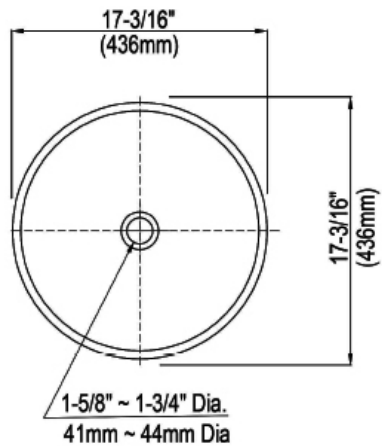

- ☛ Round vessel lavatory.
- ☛ Semi above-counter design.
- ☛ Center drain position eliminates faucet splash.
- ☛ Available in white.
- ☛ All Western products are IAPMO tested and meet or exceed standards.

L340

PHYSICAL PROPERTIES

Model: L340
Round Vessel Lavatory

Height: 6-5/16" (160mm)

Width: 17-3/16" (436mm)

Depth: 17-3/16" (436mm)

Shipping Weight: 21.3 lbs.

Shipping Cube: 1.05 ft.

IMPORTANT: Dimensions are nominal and may vary within the range of tolerances established by ASME A112.19.2 / CSA B45.1. These measurements are subject to change without notice.