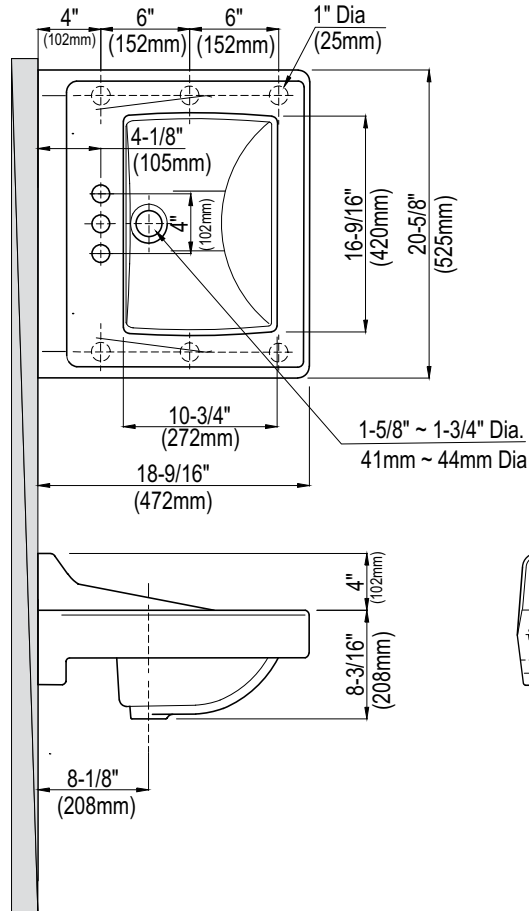

- Wall-hung lavatory.
- Vitreous china lavatory with contoured rectangular basin.
- Wall bracket included.
- Available in Western White.
- For concealed arm or wall support (arm support not included).
- Meets ADA  requirements.
- All Western products are IAPMO tested and meet or exceed standards. 

L400

PHYSICAL PROPERTIES

Model: L400
Wall-Mounted Lav

Height: 8-3/16" (208mm)

Width: 20-5/8" (525mm)

Depth: 18-9/16" (472mm)

Mounting Hardware: Wall bracket included

Shipping Weight: 39 lbs

Shipping Cube: 2.00 ft

NOTE: This product is ADA compliant when installed to the ADA specification. Please refer to code.

IMPORTANT: Dimensions are nominal and may vary within the range of tolerances established by ASME A112.19.2 / CSA B45.1. These measurements are subject to change without notice.