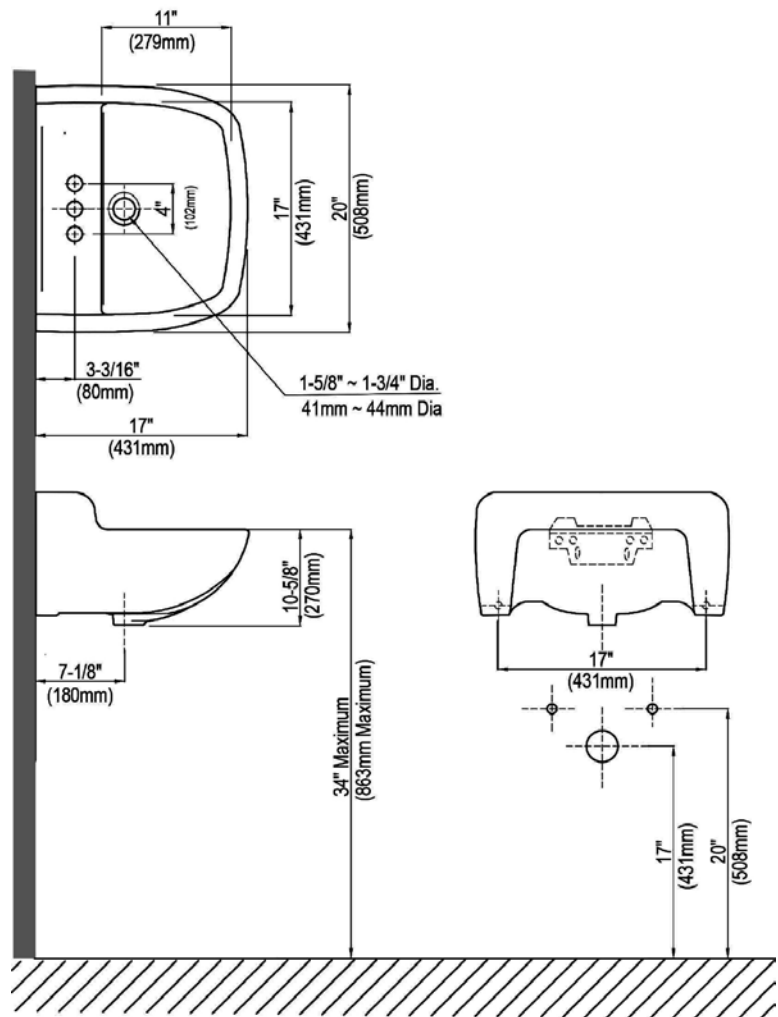

- Wall-Mounted Lavatory.
- 4" Center punching.
- Wall bracked included.
- Available in white.
- For concealed arm or wall support (arm support not included).
- Meets ADA  requirements.
- All Western products are IAPMO tested and meet or exceed  standards.

L409

PHYSICAL PROPERTIES

Model: **L409**
Wall-Mounted Lav

Height: **10-5/8"** (270mm)

Width: **20"** (508mm)

Depth: **17"** (431mm)

Mounting Hardware: **Wall bracket included**

Shipping Weight: **35 lbs.**

Shipping Cube: **2.00 ft**

NOTE: This product is ADA compliant when installed to the ADA specification. Please refer to code.

IMPORTANT: Dimensions are nominal and may vary within the range of tolerances established by ASME A112.19.2 / CSA B45.1. These measurements are subject to change without notice.