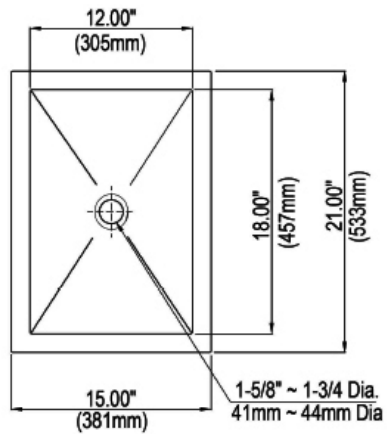

## PHYSICAL PROPERTIES

Model: L350  
Vessel Lavatory

Height: 8-1/4" (210mm)

Width: 21" (533mm)

Depth: 15" (381mm)

Shipping Weight: 29 lbs.

Shipping Cube: 1.64 ft.

IMPORTANT: Dimensions are nominal and may vary within the range of tolerances established by ASME A112.19.2 / CSA B45.1. These measurements are subject to change without notice.