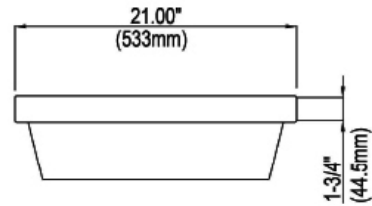

## PHYSICAL PROPERTIES

Model: L350  
Vessel Lavatory

Height: 8-1/4" (210mm)

Width: 21" (533mm)

Depth: 15" (381mm)

Shipping Weight: 29 lbs.

Shipping Cube: 1.64 ft.

IMPORTANT: Dimensions are nominal and may vary within the range of tolerances established by ASME A112.19.2 / CSA B45.1. These measurements are subject to change without notice.