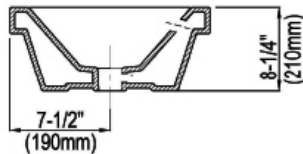

## PHYSICAL PROPERTIES

Model: L350  
Vessel Lavatory

Height: 8-1/4" (210mm)

Width: 21" (533mm)

Depth: 15" (381mm)

Shipping Weight: 29 lbs.

Shipping Cube: 1.64 ft.

IMPORTANT: Dimensions are nominal and may vary within the range of tolerances established by ASME A112.19.2 / CSA B45.1. These measurements are subject to change without notice.