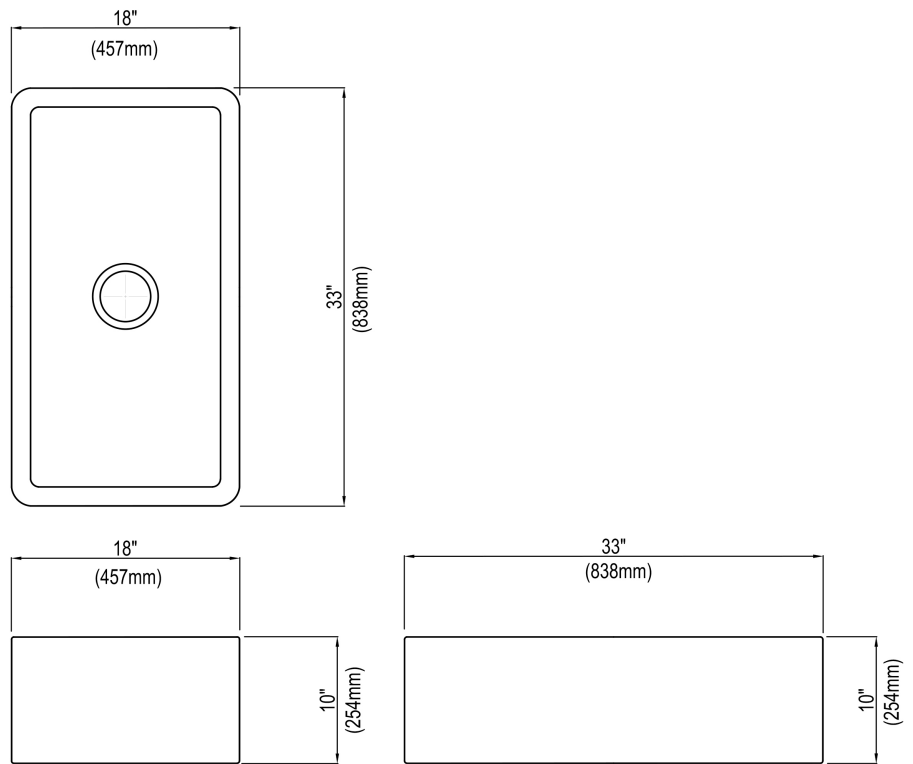

FC3318

PHYSICAL PROPERTIES

Model: **FC3318 - 33"**
Fireclay Kitchen Sink

Length: **33"** (838mm)

Width: **18"** (457mm)

Depth: **10"** (254mm)

Shipping Weight: **99.1 lbs.** (45 kg)

Fits Cabinet Size: **36"** (914mm)

IMPORTANT: Dimensions are nominal and may vary within the range of tolerances established by ASME A112.19.2 / CSA B45.1. These measurements are subject to change without notice